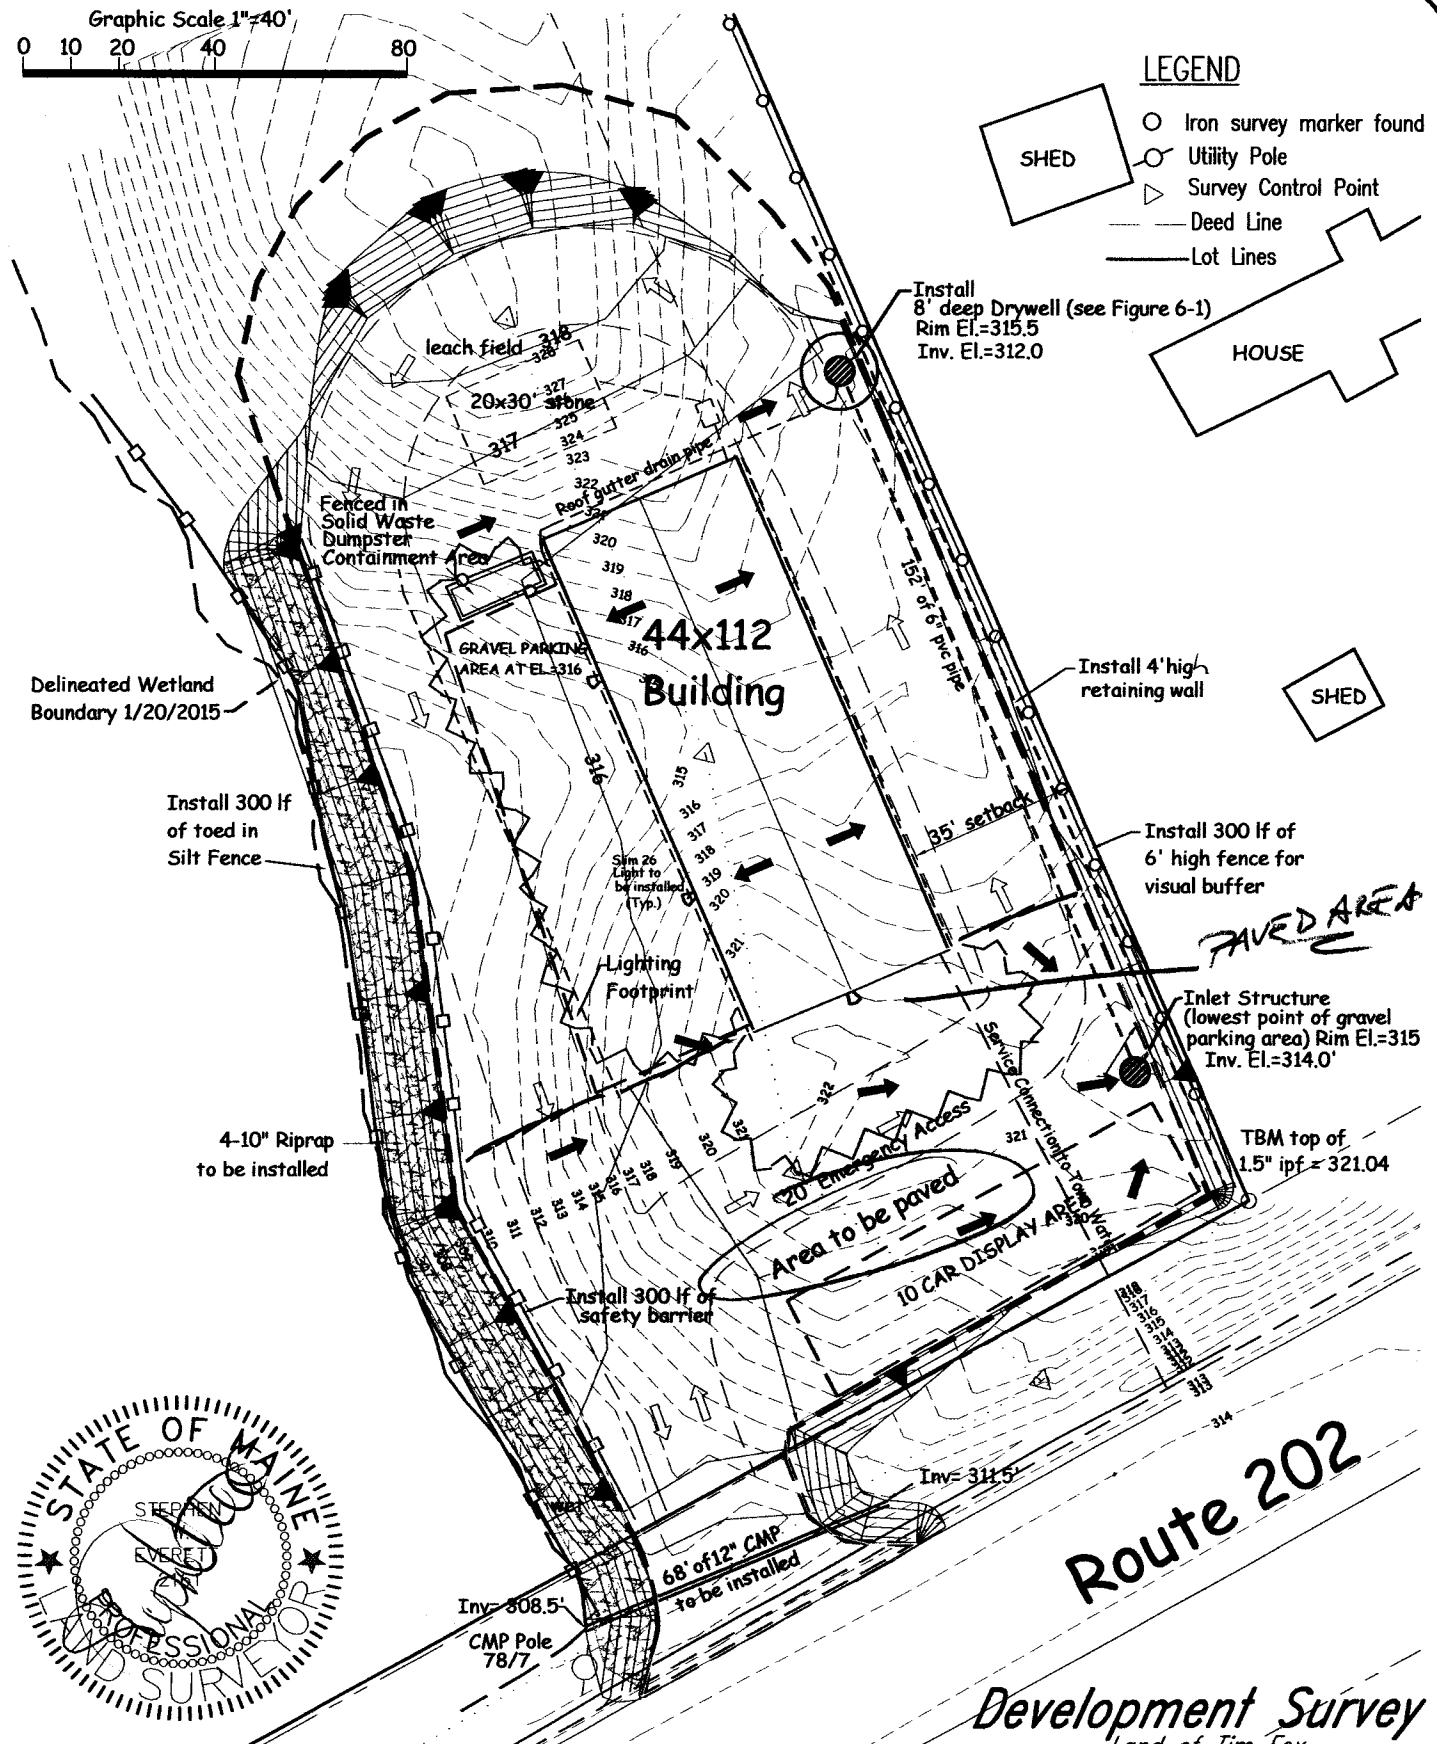

**LEGEND**

- Iron survey marker found
- Utility Pole
- △ Survey Control Point
- Deed Line
- Lot Lines

**CERTIFICATION**

**Development Survey**  
Land of Tim Fox  
Route 202 & 4  
Waterboro, Maine  
for  
T. F.